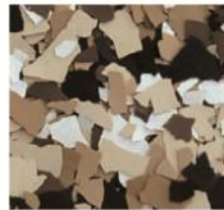

Color Flake & Quartz

The Color Flake and Quartz Systems offer a decorative yet durable finish designed to resist most chemicals and withstand steady foot traffic.

Both systems are used in a variety of residential and commercial applications including showrooms, warehouses, walkways, pool decks, bathrooms, garages and more.

Standard Color Flake sizes are 1/4". Custom colors and sizes are available upon request. With hundreds of solid and pre-blended flake and quartz colors available, the possibilities are endless.

Standard Quartz Color Chart

Almond

Amaretto

Caribbean

Galaxy

Pepper Frost

Toffee

Standard Blended Flake Color Chart

Almond

Carbonite

Charcoal

Evergreen

Granite

Gray

Mojave

Redsand

Sahara