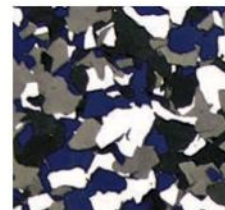

Color Flake & Quartz

The Color Flake and Quartz Systems offer a decorative yet durable finish designed to resist most chemicals and withstand steady foot traffic.

Both systems are used in a variety of residential and commercial applications including showrooms, warehouses, walkways, pool decks, bathrooms, garages and more.

Standard Color Flake sizes are 1/4". Custom colors and sizes are available upon request. With hundreds of solid and pre-blended flake and quartz colors available, the possibilities are endless.

Standard Quartz Color Chart

Standard Blended Flake Color Chart

Sapphire

Distributed By: Coatings Hub

(833) 3-COAT IT

service@coatingshub.com

coatingshub.com