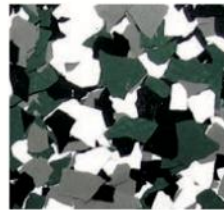

Standard Color Flake sizes are 1/4". Custom colors and sizes are available upon request. With hundreds of solid and pre-blended flake and quartz colors available, the possibilities are endless.

Standard Quartz Color Chart

Almond

Amaretto

Caribbean

Galaxy

Pepper Frost

Toffee

Standard Blended Flake Color Chart

Almond

Carbonite

Charcoal

Evergreen

Granite

Gray

Mojave

Redsand

Sahara