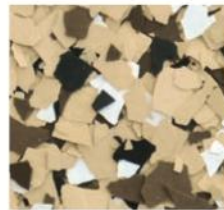

Color Flake & Quartz

The Color Flake and Quartz Systems offer a decorative yet durable finish designed to resist most chemicals and withstand steady foot traffic.

Both systems are used in a variety of residential and commercial applications including showrooms, warehouses, walkways, pool decks, bathrooms, garages and more.

Standard Color Flake sizes are 1/4". Custom colors and sizes are available upon request. With hundreds of solid and pre-blended flake and quartz colors available, the possibilities are endless.

Standard Quartz Color Chart

Almond

Amaretto

Caribbean

Galaxy

Pepper Frost

Toffee

Standard Blended Flake Color Chart

Almond

Carbonite

Charcoal

Evergreen

Granite

Gray

Mojave

Redsand

Sahara