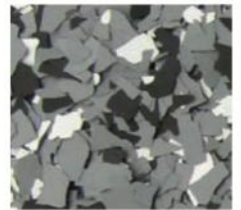

Standard Color Flake sizes are 1/4". Custom colors and sizes are available upon request. With hundreds of solid and pre-blended flake and quartz colors available, the possibilities are endless.

Standard Quartz Color Chart

Almond

Amaretto

Caribbean

Galaxy

Pepper Frost

Toffee

Standard Blended Flake Color Chart

Almond

Carbonite

Charcoal

Evergreen

Granite

Gray

Mojave

Redsand

Sahara