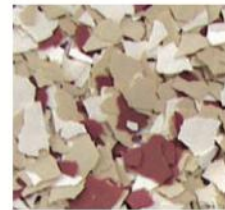

Standard Color Flake sizes are 1/4". Custom colors and sizes are available upon request. With hundreds of solid and pre-blended flake and quartz colors available, the possibilities are endless.

Standard Quartz Color Chart

Almond

Amaretto

Caribbean

Galaxy

Pepper Frost

Toffee

Standard Blended Flake Color Chart

Almond

Carbonite

Charcoal

Evergreen

Granite

Gray

Mojave

Redsand

Sahara