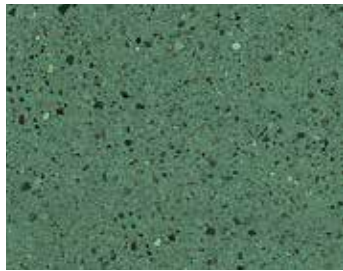

The colors on this page are for representation only. Color results cannot be guaranteed. Actual colors may vary. Test samples must be applied.

colored with **GemTone Stain Caribbean Blue** // densified with **LS** // protected with **LS Guard**

The Blues

CARIBBEAN BLUE

OCEAN BLUE

AMETHYST

CUSTOMER CARE 800-255-4255 // PROSOCO.COM

The colors on this page are for representation only. Color results cannot be guaranteed. Actual colors may vary. Test samples must be applied.

colored with **GemTone Stain Emerald** // densified with **LS** // protected with **LS Guard**

The Greens

COPPER PATINA

EMERALD

SERPENTINE

BLUE STONE

CUSTOMER CARE 800-255-4255 // PROSOCO.COM

The colors on this page are for representation only. Color results cannot be guaranteed. Actual colors may vary. Test samples must be applied.

colored with **GemTone Stain Light Roast** // densified with **LS** // protected with **LS Guard**

The Earth Tones

MOCHA

AMBER

DESERT SAND

BRONZE

ANTIQUÉ CORK

BROWN STONE