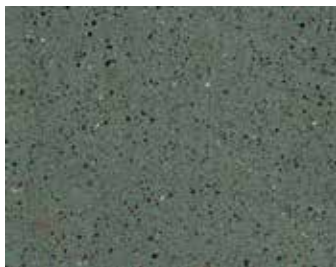

The GemTone Stain Color Book

PROSOCO®

Consolideck®

CONCRETE FLOORING PRODUCTS

GemTone Stain

BEAUTIFUL

Achieves translucent color for interior concrete
Layered color applications achieve deeper color intensity

colored with **GemTone Stain Emerald** // densified with **LS** // protected with **LS Guard**

The Greens

COPPER PATINA

EMERALD

SERPENTINE

BLUE STONE

CUSTOMER CARE 800-255-4255 // PROSOCO.COM

The colors on this page are for representation only. Color results cannot be guaranteed. Actual colors may vary. Test samples must be applied.

colored with **GemTone Stain Light Roast** // densified with **LS** // protected with **LS Guard**

The Earth Tones

MOCHA

AMBER

DESERT SAND

BRONZE

ANTIQUÉ CORK

BROWN STONE