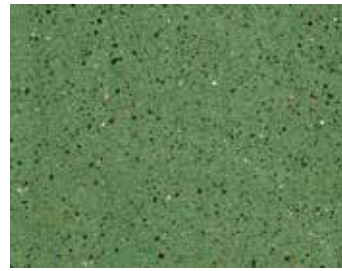

The colors on this page are for representation only. Color results cannot be guaranteed. Actual colors may vary. Test samples must be applied.

colored with **GemTone Stain Caribbean Blue** // densified with **LS** // protected with **LS Guard**

The Blues

CARIBBEAN BLUE

OCEAN BLUE

AMETHYST

CUSTOMER CARE 800-255-4255 // PROSOCO.COM

The colors on this page are for representation only. Color results cannot be guaranteed. Actual colors may vary. Test samples must be applied.

colored with **GemTone Stain Emerald** // densified with **LS** // protected with **LS Guard**

The Greens

COPPER PATINA

EMERALD

SERPENTINE

BLUE STONE

CUSTOMER CARE 800-255-4255 // PROSOCO.COM

The colors on this page are for representation only. Color results cannot be guaranteed. Actual colors may vary. Test samples must be applied.

colored with **GemTone Stain Light Roast** // densified with **LS** // protected with **LS Guard**

The Earth Tones

MOCHA

AMBER

DESERT SAND

BRONZE

ANTIQUÉ CORK

BROWN STONE