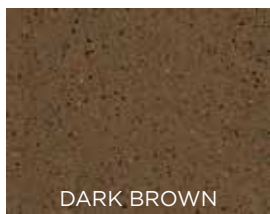

The GemTone Stain Color Book

PROSOCO®

Consolideck®

CONCRETE FLOORING PRODUCTS

GemTone Stain

BEAUTIFUL

Achieves translucent color for interior concrete
Layered color applications achieve deeper color intensity

colored with **GemTone Stain Rose Quartz** // densified with **LS** // protected with **LS Guard**

The Reds

RUBY RED

ROSE QUARTZ

GEORGIA CLAY

RED ROCK

PAINTED DESERT

CUSTOMER CARE 800-255-4255 // PROSOCO.COM

colored with **GemTone Stain Light Roast** // densified with **LS** // protected with **LS Guard**

The Earth Tones

MOCHA

AMBER

DESERT SAND

BRONZE

ANTIQUÉ CORK

BROWN STONE

colored with **GemTone Stain Black** // densified with **LS** // protected with **LS Guard**

The Neutrals

CONCRETE GRAY

WELSH SLATE

BLACK

ONYX

CUSTOMER CARE 800-255-4255 // PROSOCO.COM

The colors on this page are for representation only. Color results cannot be guaranteed. Actual colors may vary. Test samples must be applied.