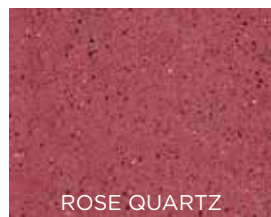

The GemTone Stain Color Book

PROSOCO®

Consolideck®

CONCRETE FLOORING PRODUCTS

GemTone Stain

BEAUTIFUL

Achieves translucent color for interior concrete
Layered color applications achieve deeper color intensity

colored with **GemTone Stain Rose Quartz** // densified with **LS** // protected with **LS Guard**

The Reds

RUBY RED

ROSE QUARTZ

GEORGIA CLAY

RED ROCK

PAINTED DESERT

CUSTOMER CARE 800-255-4255 // PROSOCO.COM

colored with **GemTone Stain Light Roast** // densified with **LS** // protected with **LS Guard**

The Earth Tones

MOCHA

AMBER

DESERT SAND

BRONZE

ANTIQUÉ CORK

BROWN STONE

colored with **GemTone Stain Black** // densified with **LS** // protected with **LS Guard**

The Neutrals

CONCRETE GRAY

WELSH SLATE

BLACK

ONYX

CUSTOMER CARE 800-255-4255 // PROSOCO.COM

The colors on this page are for representation only. Color results cannot be guaranteed. Actual colors may vary. Test samples must be applied.