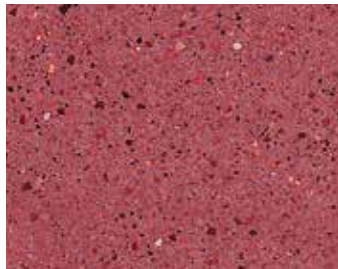

The GemTone Stain Color Book

PROSOCO®

Consolideck®

CONCRETE FLOORING PRODUCTS

GemTone Stain

BEAUTIFUL

Achieves translucent color for interior concrete
Layered color applications achieve deeper color intensity

colored with **GemTone Stain Rose Quartz** // densified with **LS** // protected with **LS Guard**

The Reds

RUBY RED

ROSE QUARTZ

GEORGIA CLAY

RED ROCK

PAINTED DESERT

CUSTOMER CARE 800-255-4255 // PROSOCO.COM

The colors on this page are for representation only. Color results cannot be guaranteed. Actual colors may vary. Test samples must be applied.

colored with **GemTone Stain Caribbean Blue** // densified with **LS** // protected with **LS Guard**

colored with **GemTone Stain Light Roast** // densified with **LS** // protected with **LS Guard**

The Earth Tones

MOCHA

AMBER

DESERT SAND

BRONZE

ANTIQUÉ CORK

BROWN STONE