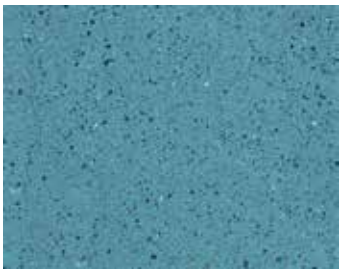

CARIBBEAN BLUE