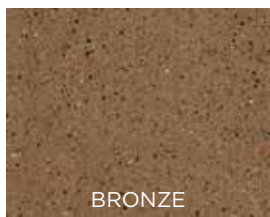

The GemTone Stain Color Book

PROSOCO®

Consolideck®

CONCRETE FLOORING PRODUCTS

GemTone Stain

BEAUTIFUL

Achieves translucent color for interior concrete
Layered color applications achieve deeper color intensity

colored with **GemTone Stain Rose Quartz** // densified with **LS** // protected with **LS Guard**

The Reds

RUBY RED

ROSE QUARTZ

GEORGIA CLAY

RED ROCK

PAINTED DESERT

CUSTOMER CARE 800-255-4255 // PROSOCO.COM

colored with **GemTone Stain Light Roast** // densified with **LS** // protected with **LS Guard**

The Earth Tones

MOCHA

AMBER

DESERT SAND

BRONZE

ANTIQUÉ CORK

BROWN STONE

colored with **GemTone Stain Black** // densified with **LS** // protected with **LS Guard**

The Neutrals

CONCRETE GRAY

WELSH SLATE

BLACK

ONYX

CUSTOMER CARE 800-255-4255 // PROSOCO.COM

The colors on this page are for representation only. Color results cannot be guaranteed. Actual colors may vary. Test samples must be applied.